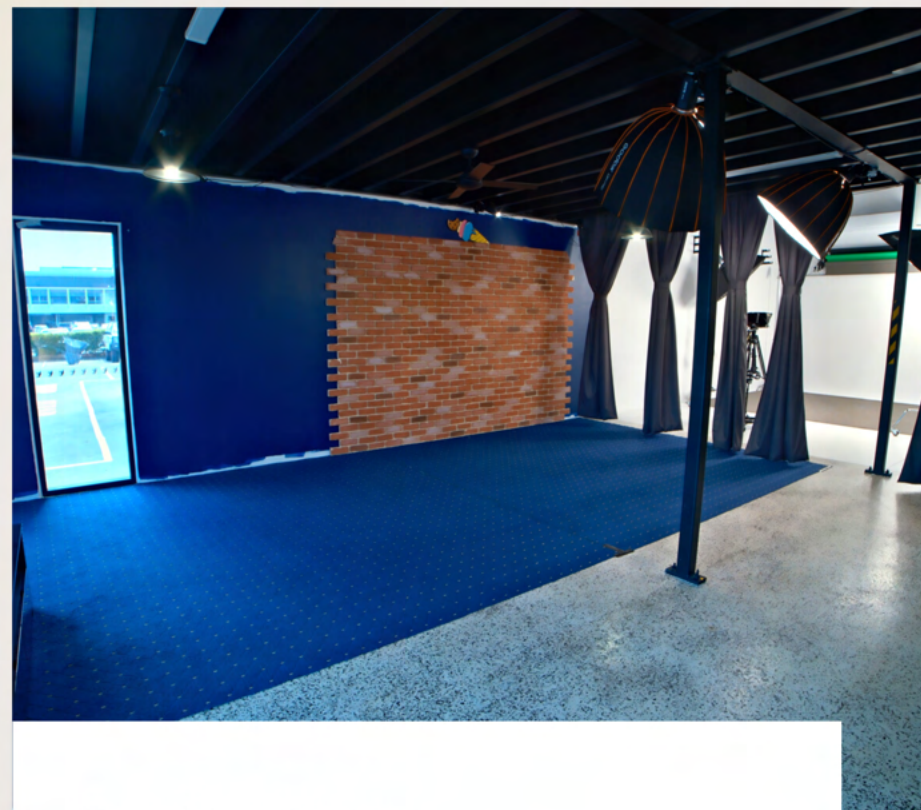

OUR SPACE

The Studio

High ceilings in a big white space. Motorised backdrops and professional lighting on wheels.

Teaching Space

TV + Soundbar, mood lighting, open carpeted space, brickwall backdrop. Perfect for workshops.