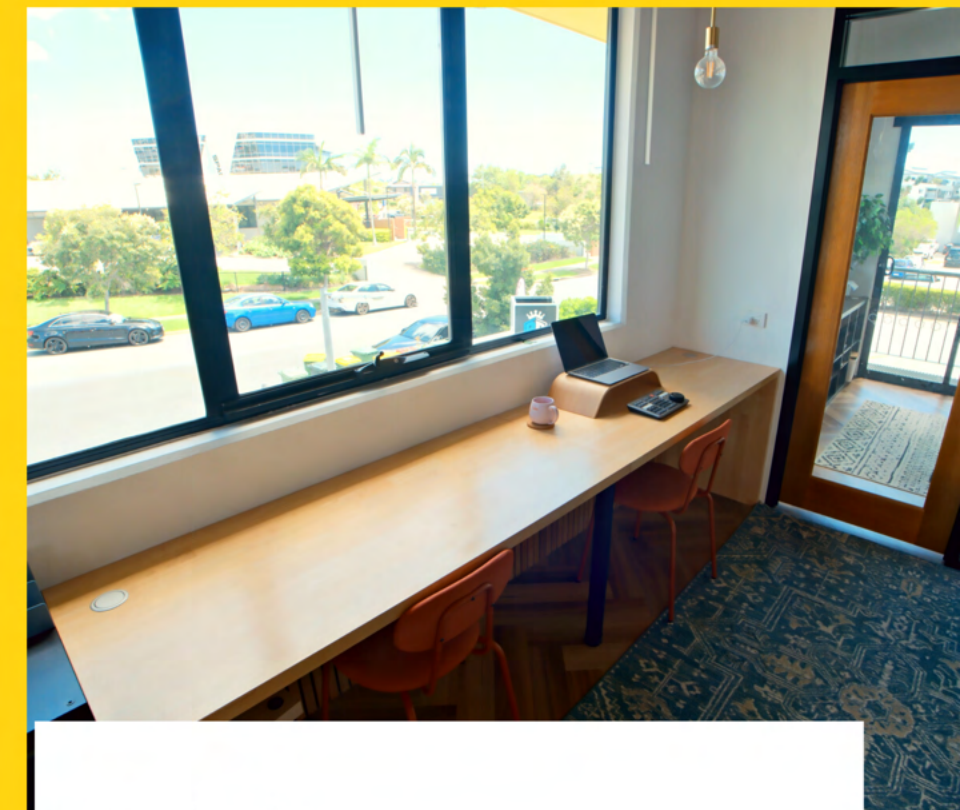

Hot Desks

Two affordable desks available. Adjacent to power & natural light.